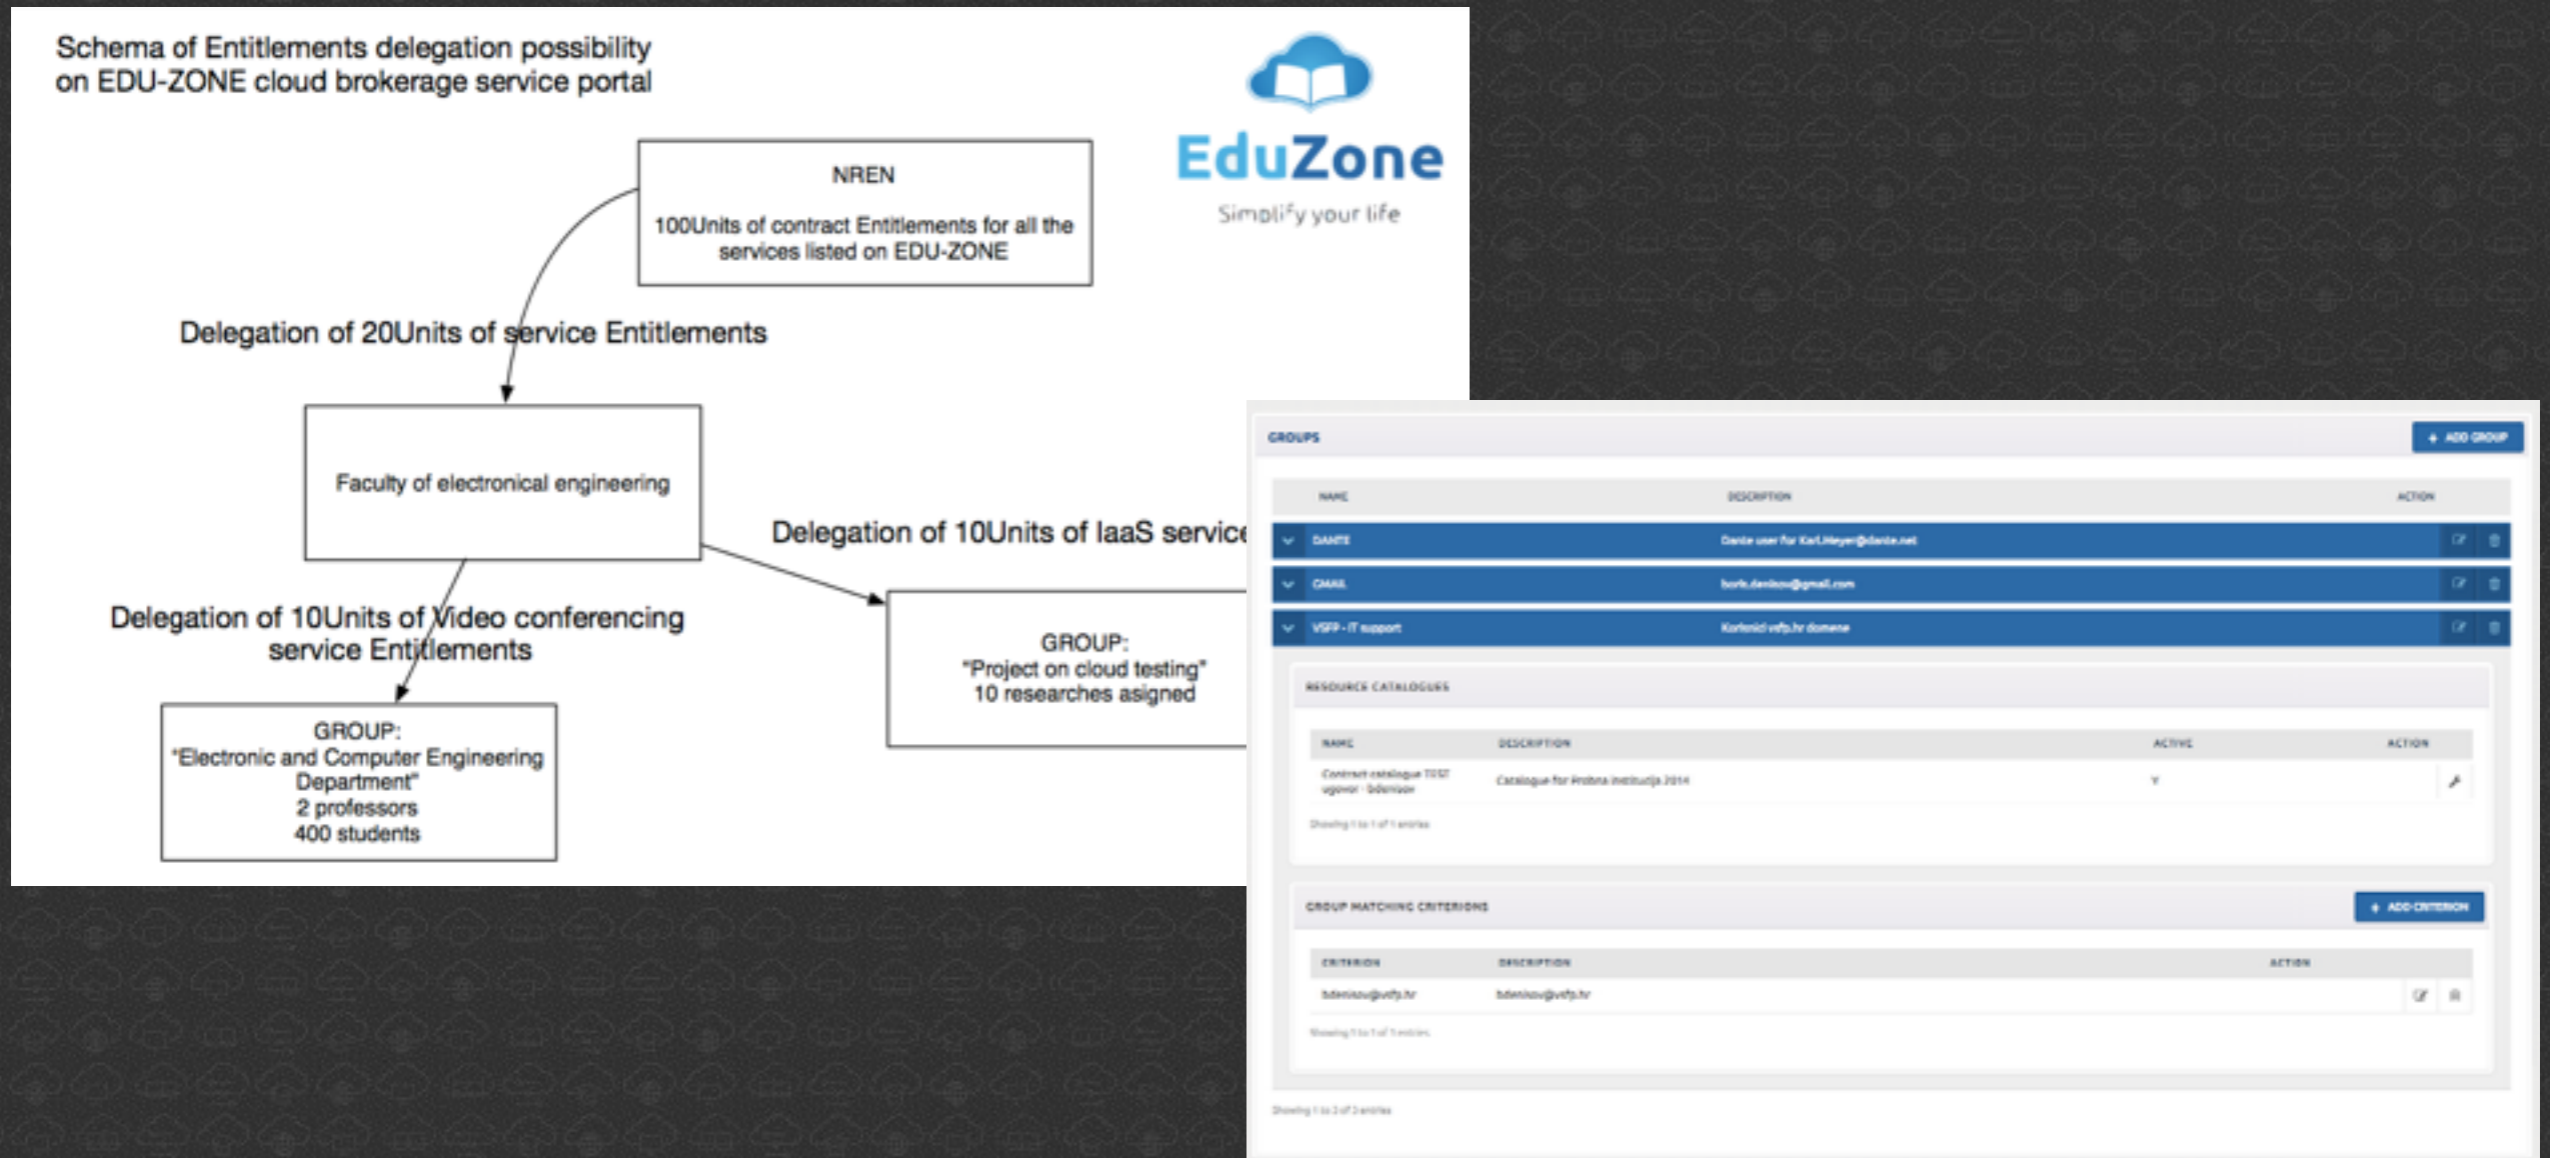

EZ-Infrastructure SMALL

Provider:
Proba Inštitucija

New subscription

You are about to activate a new subscription of your VM. Please fill up all fields in the form. After form submission, provisioning of your newly created VM will start immediately, which might take up to 10 min. You might check the status of your new VM by clicking on "SUBSCRIPTIONS" in the main menu, along with details for your VM like public IP address and password.

OR

eduGAIN

Use this option to login with your existing institutional account.

[Continue →](#)

© 2014 EduZone. All rights reserved.

- Simple, Fast, Secure, Ready

EDUZONE

CLOUD ON REACH OF THE HAND

- Institutions, Groups, Users - Hierarchy system

www.edu-zone.eu

Infrastructure

Security

Video Conf.